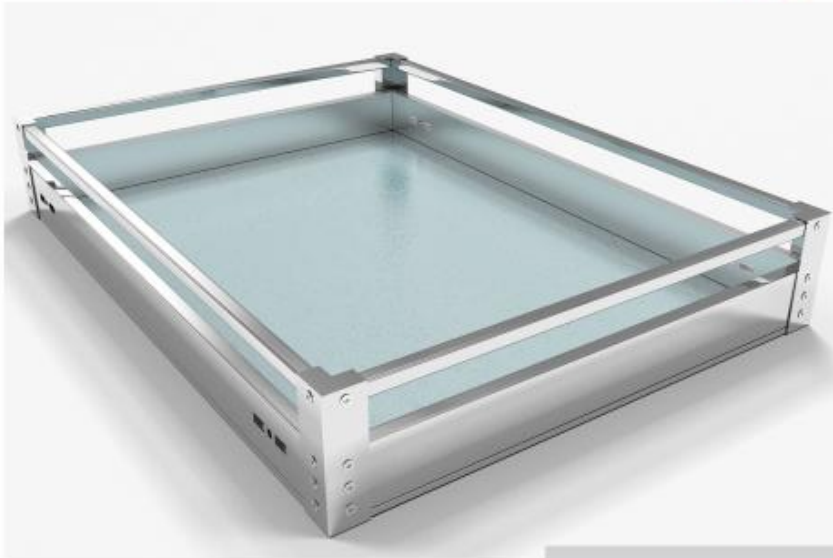

New

*Wonder
Platinum*
STAINLESS STEEL 202/304 GRADE
WITH BRUSH FINISH & GLOSS FINISH

Multi Purpose Basket
with Imported Metal Coated Water Proof Sheet

S. S. JINDAL J4 BANDED CORNER
GIVES FINE, FINISHED STRENGTH
CONSOLED METAL COATED SHEET
FOR GIVES PERFECT LOOK & FINISH
AVAILABLE IN S. S. BRUSH/MATT FINISH
TWO DIFFERENT SHINING IN ONE PRODUCT

PERFECT IN SHAPE OF S. S. PERFORATED SHEET
COVERING WITH S. S. JINDAL J4 BANDED STRIP
SCREW TIGHT S. S. CORNERS
HIGHLY DURABLE & ADJUSTABLE
ALL PRODUCT INSTALLED WITH QUADRO & TELESCOPIC
SUPPORTED & EASY INSTALLED

7 YRS. WARRANTY STAIN FREE PRODUCT FOR LONG LASTING PERFORMANCE WITH S.S CLIPSET