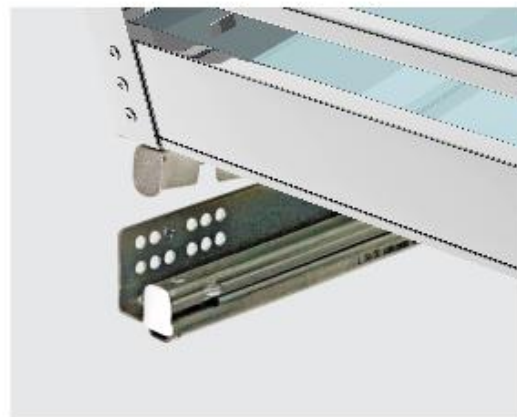

Push the Basket according to picture