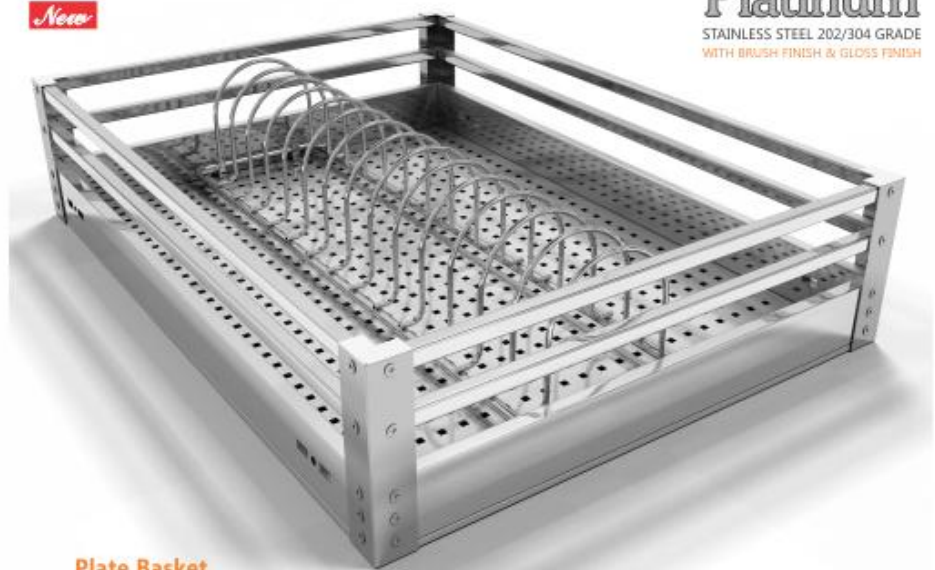

Plate Basket

Code	Sizes in mm	Sizes in inches
ZPR-17	375X500X150	15X20X6
ZPR-18	425X500X150	17X20X6
ZPR-19	475X500X150	19X20X6
ZPR-20	525X500X150	21X20X6

Perforated Plate Basket

with Stainless Steel Perforated Sheet & Wire

S. S. JINDAL J4 BANDED CORNER
GIVES FINE, FINISHED STRENGTH
CONSOLED METAL COATED SHEET
FOR GIVES PERFECT LOOK & FINISH
AVAILABLE IN S. S. BRUSH/MATT FINISH
TWO DIFFERENT SHINING IN ONE PRODUCT

PERFECT IN SHAPE OF S. S. PERFORATED SHEET
COVERING WITH S. S. JINDAL J4 BANDED STRIP
SCREW TIGHT S. S. CORNERS
HIGHLY DURABLE & ADJUSTABLE
ALL PRODUCT INSTALLED WITH QUADRO & TELESCOPIC
SUPPORTED & EASY INSTALLED

7 YRS. WARRANTY STAIN FREE PRODUCT FOR LONG LASTING PERFORMANCE WITH S.S CLIPSET