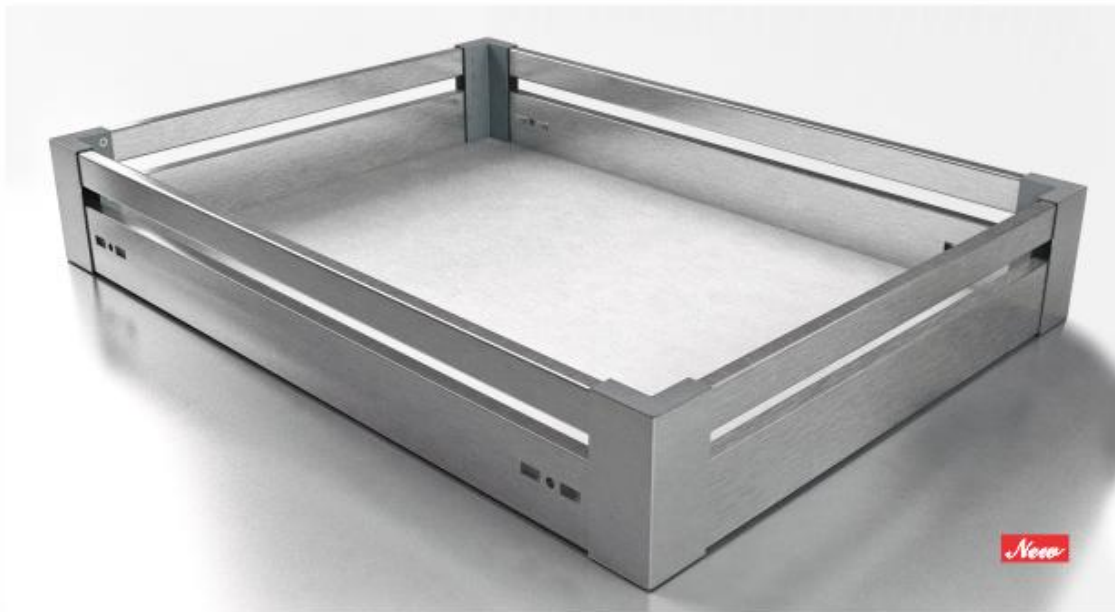

Code	Sizes in mm	Sizes in inches
ZPS-01	375X500X100-150-200	15X20X4-6-8
ZPS-02	425X500X100-150-200	17X20X4-6-8
ZPS-03	475X500X100-150-200	19X20X4-6-8
ZPS-04	525X500X100-150-200	21X20X4-6-8

Satin - Multipurpose Basket

with Stainless Steel Satin Finish Multipurpose Basket

SATIN FINISH S. S. SHEET BANDED CORNER
GIVES FINE, FINISHED STRENGTH

CONSOLED SATIN BRUSH SHEET ON DECOMICA
FOR GIVES PERFECT LOOK & FINISH

AVAILABLE IN S. S. BRUSH-MATT FINISH
TWO DIFFERENT SHINING IN ONE PRODUCT

PERFECT IN SHAPE WITH FOOD GRADE PVC CORNER
COVERING WITH ABS FOOD GRADE PVC STRIP

SCREW TIGHT WITH S. S. & PVC CORNERS
HIGHLY DURABLE & ADJUSTABLE

INSTALLED WITH SOFT CLOSE QUADRO OR TELESCOPIC
SUPPORTED & SMOOTH RUNNER & EASY INSTALLATION

7 YRS. WARRANTY STAIN FREE PRODUCT FOR LONG LASTING PERFORMANCE WITH S.S CLIPSET