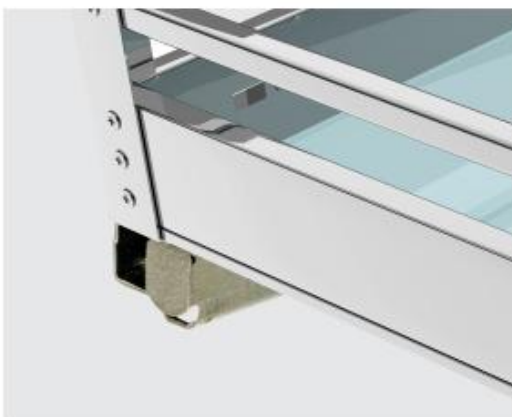

Enjoy the movement of Soft Close Quadro