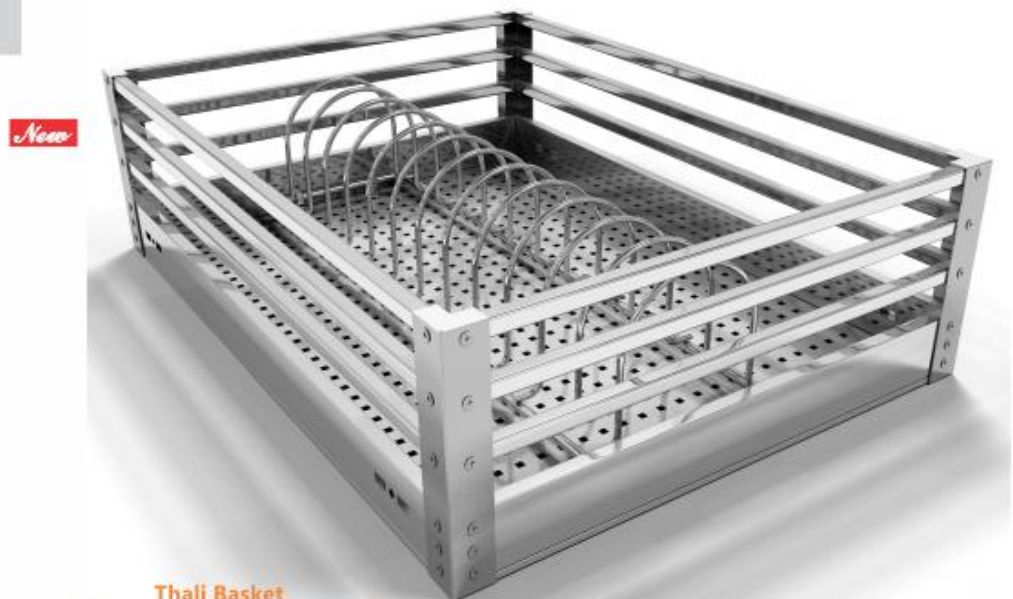

Thali Basket

Code	Sizes in mm	Sizes in inches
ZPR-21	375X500X200	15X20X8
ZPR-22	425X500X200	17X20X8
ZPR-23	475X500X200	19X20X8
ZPR-24	525X500X200	21X20X8

Perforated Thali Basket

with Stainless Steel Perforated Sheet