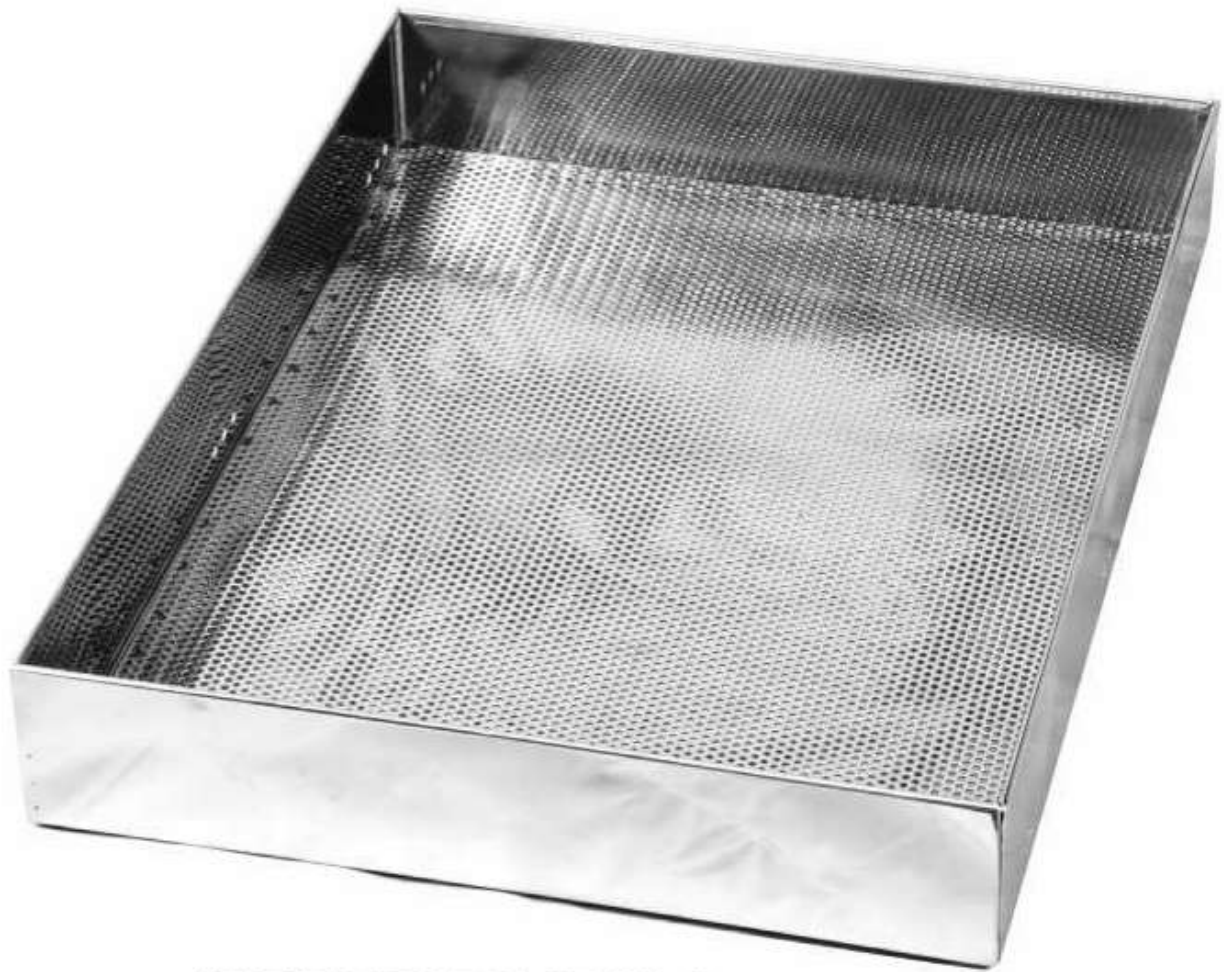

ZP144

**SPOON HOLDER**

**CORIAN CHAKLA**

CODE	SIZE (DIA) mm	SIZE (DIA) inch
ZP314	Ø 250	Ø 10

CODE ZP219 **MULTI UTILITY BASKET (in Jindal Sheet)**

We supply exclusive and unusual kitchen accessories, probably because they are so hard to find. Our products are carefully chosen for style, quality and value to give your kitchen a beautiful and unique look.