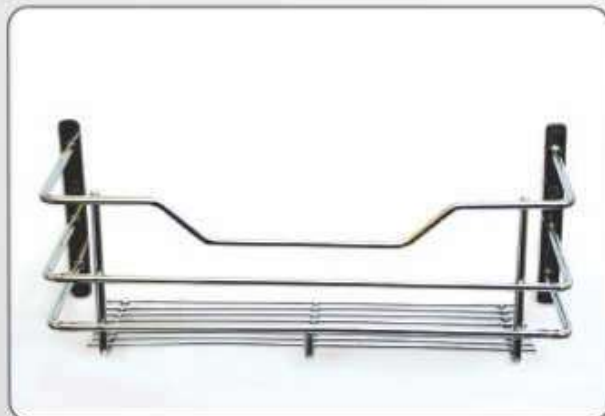

STORAGE RACK

CODE	SIZE (WxDxH) mm	SIZE (WxDxH) inch
ZP146	310x140x125	12x5.6x5
ZP147	390x140x125	15x5.6x5
ZP148	460x140x125	18x5.6x5