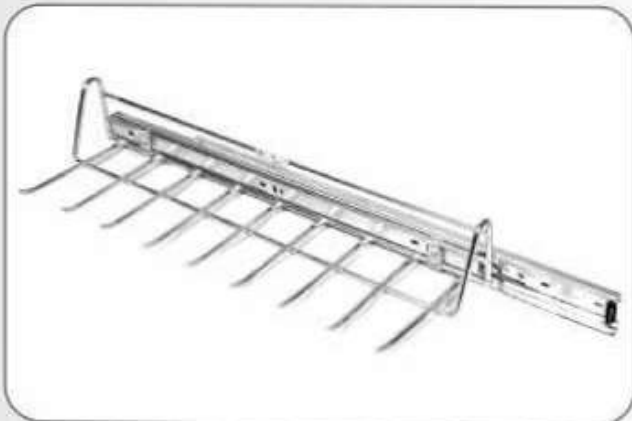

### SAREE & TROUSER PULLOUTS-SINGLE

CODE	SIZE (WxDxH) mm	SIZE (WxDxH) inch
ZP178	370X500X175	14.8X20X7

(with application)

**HOOK LINER (DESIGNER)**

CODE	(No. of Hook)
ZP179	4
ZP180	6
ZP181	8

**HOOK LINER (REGULAR)**

CODE	(No. of Hook)
ZP182	4
ZP183	6
ZP184	8

**TIE HOLDER EXCLUSIVE**

CODE	SIZE (WxDxH) mm	SIZE (WxDxH) inch
ZP185	150X500X33	6X20X1.5

**TROUSER & SAREE PULLOUT**

CODE	SIZE (WxDxH) mm	SIZE (WxDxH) inch
ZP186	675X508X60	27X20X2.3
ZP187	800X508X60	32X20X2.3

**TIE HOLDER REGULAR**

ZP188

**SLIDING HANGER HOLDER**

ZP189