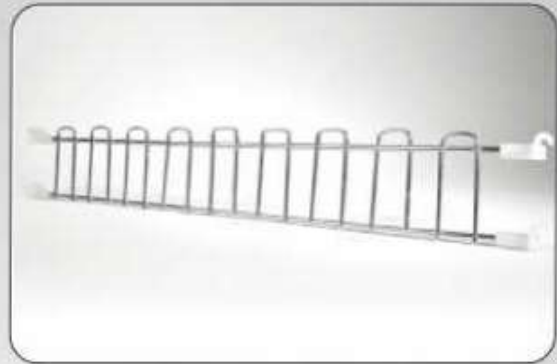

ZP264 **PARTITION ATTACHMENT**