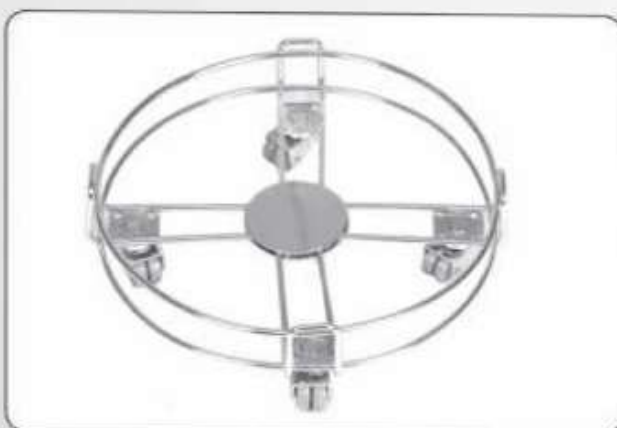

**SPICE VESSEL**

CODE	SIZE (WxH) mm	SIZE (WxH) inch
ZP142	38x137	1.6x5.6

**KITCHEN ORGANISER**

CODE	SIZE (WxH) mm	SIZE (WxH) inch
ZP315	450x350x475	18x14x19

**FRUITY HANGING - THREE SHELF**

CODE	SIZE (WxDxH) mm	SIZE (WxDxH) inch
ZP303	Ø 250-300-350x975	Ø 10-12-14X39