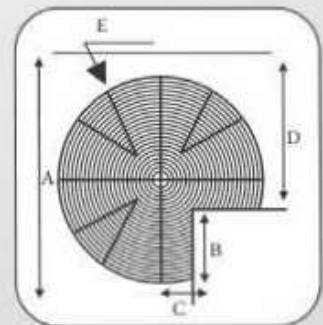

CARROUSEL

Code	(WxDxH) mm	(WxDxH) inch
ZP79	Ø 535	Ø 21
ZP80	Ø 600	Ø 24
ZP81	Ø 650	Ø 26
ZP82	Ø 700	Ø 28
ZP83	Ø 750	Ø 30